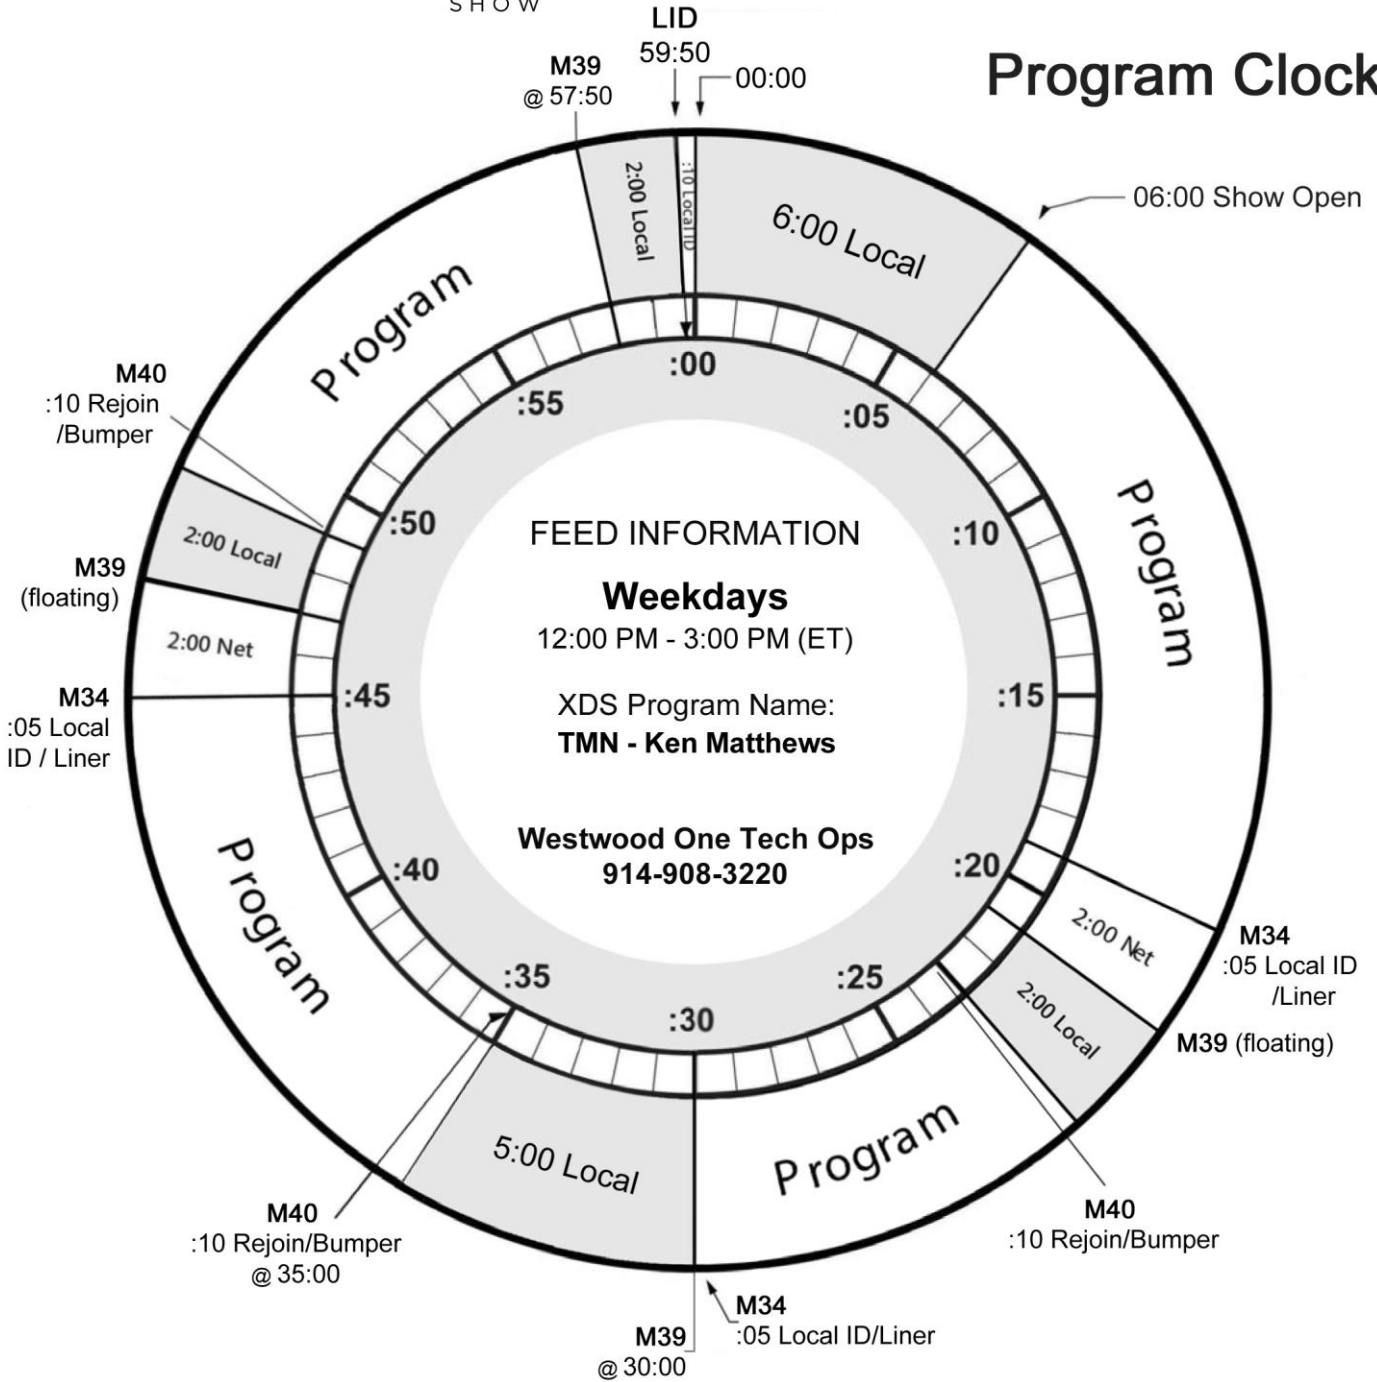

Program Clock

Talk Media Network

Where Entertainment Lives

NETCUE CLOSURES

- M34 :NETCUE - :05 Local ID/Liner
- M39 :NETCUE - Local
- M40 :NETCUE - :10 Rejoin Bumper

© 2021 Talk Media Network
 Effective: December 16, 2021